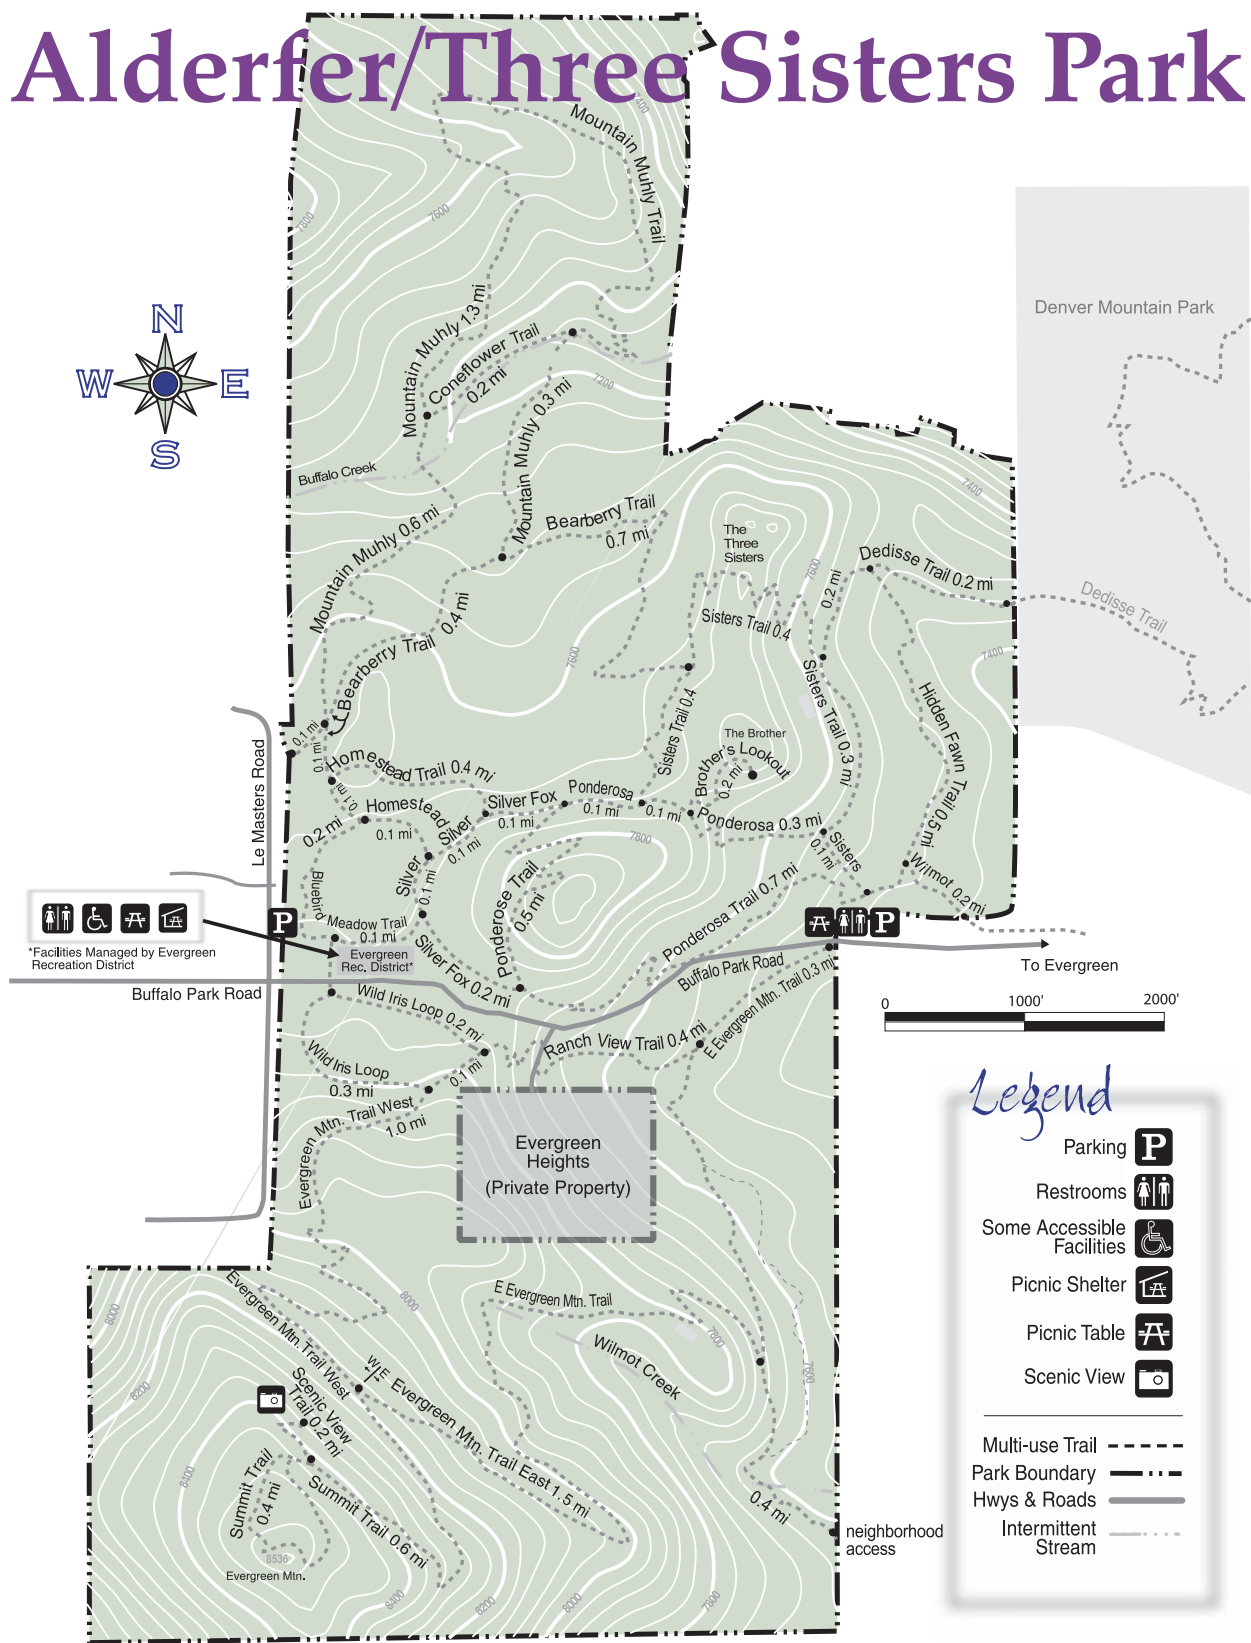

# Alderfer/Three Sisters Park

\*Facilities Managed by Evergreen Recreation District

0 1000' 2000'

### Legend

- Parking
- Restrooms
- Some Accessible Facilities
- Picnic Shelter
- Picnic Table
- Scenic View
- Multi-use Trail
- Park Boundary
- Hwys & Roads
- Intermittent Stream